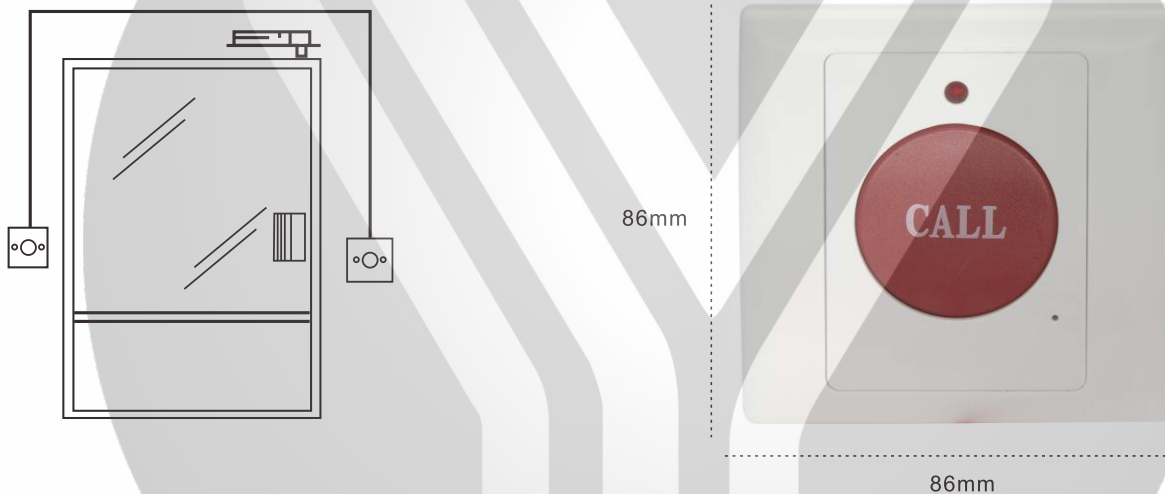

YLI ELECTRONIC

Emergency Button with Reset Key

Model: BT-28

Specification

- Dimensions: 86Lx86W(mm)
- Electric current: 0.3A
- Installation hole spacing: 60-64mm
- Installation form: Can be installed openly or concealed.
- Shell material: PC material
- Color: White
- Weight: 0.05kg

Wiring Diagram